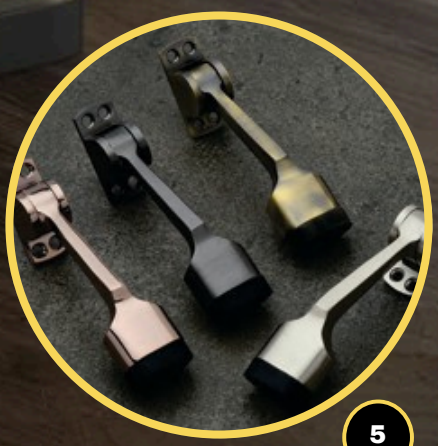

## Fancy Ring - Brass Gate Hook (Extra Heavy) (1.450)

ITEM CODE	ITEM SIZE (IN INCH)
BB34	2.1/2"
BB35	3"
BB36	4"
BB37	5"
BB38	6"
BB39	8"
BB40	10"
BB41	12"

## Brass Sliding Window Stay

ITEM CODE	ITEM SIZE (IN INCH)
BB43	10"

PERFECT DOOR PARTNER

**PLUS**  
**DOOR STOP**

**YOGI**<sup>®</sup>

TRUE LUXURY RANGE OF  
BRASS DOOR STOPPER

**YOGI<sup>®</sup>**

# BRASS DOOR STAY