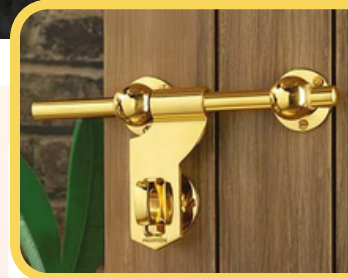

## Brass Door Doom-Pyramid

ITEM CODE	SIZE
BB55	2"
BB56	2.1/2"
BB57	3"

TRUE LUXURY RANGE OF  
**BRASS ALDROPS**

**Brass ALDROPS**

## Brass Georgian Aldrop (Heavy).

ITEM CODE	ITEM SIZE (IN INCH)
BB58	8" x 5/8" (2+1) 16MM
BB59	10" x 5/8" (2+1) 16MM
BB60	12" x 5/8" (3+1) 16MM
BB61	14" x 5/8" (3+1) 16MM
BB62	10" x 3/4" (3+1) 19MM
BB63	12" x 3/4" (3+1) 19MM
BB64	14" x 3/4" (3+1) 19MM
BB65	16" x 3/4" (3+1) 19MM
BB66	18" x 3/4" (3+1) 19MM
BB67	24" x 3/4" (3+1) 19MM