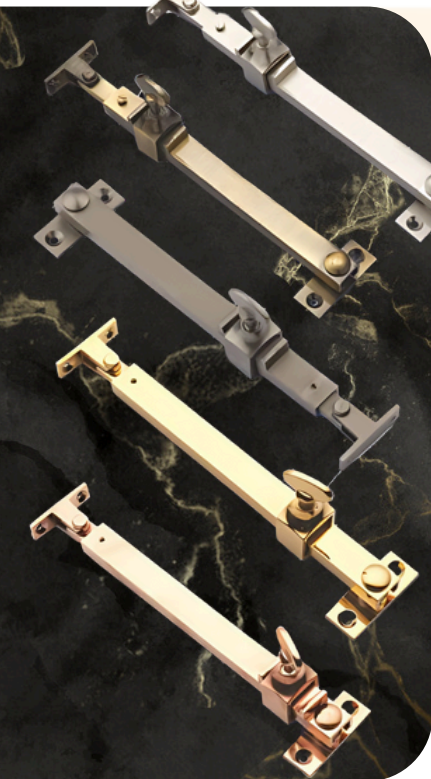

Brass Solid Window Stay

ITEM CODE	ITEM SIZE (IN INCH)	WEIGHT
BB42	6"	2.450

Brass Sliding Window Stay

ITEM CODE	ITEM SIZE (IN INCH)
BB43	10"